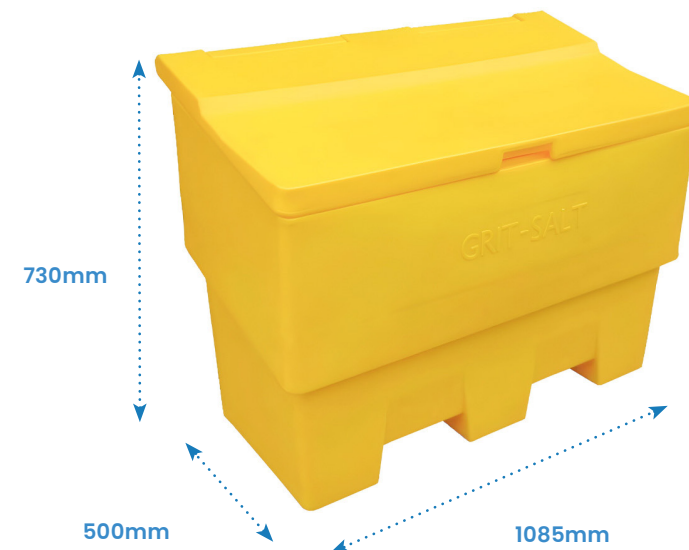

285 Litre Grit Bin

The 285 litre Grit Bin offers exceptional storage for large quantities of winter grit or salt, making it an ideal choice for larger spaces or commercial environments.

This heavy-duty grit bin is made from tough, high-density polyethylene, providing long-lasting protection against the elements.

With its highly visible yellow finish, the 285 litre Grit Bin ensures easy identification in low light conditions. Its weatherproof design ensures that salt or grit remains dry and ready to use, even during the most severe winter conditions. The bin also features forklift compatible slots for efficient handling and is stackable for easy storage when not in use.

Whether used for roads, walkways, or industrial areas, the 285 litre Grit Bin helps ensure that surfaces remain safe and accessible during icy weather, offering peace of mind and safety in winter months.

Grit Bin Specification

Description	Size (mm)	Weight (kg)
STS212500 - 100 Litre Grit Bin	H570 x W710 x D515	8
STS212505 - 169 Litre Grit Bin	H755 x W790 x D500	12
STS212510 - 200 Litre Grit Bin	H890 x W750 x D490	13
STS212515 - 285 Litre Grit Bin	H730 x W1085 x D500	15.5

Key Features

- > Robust plastic construction
- > High visibility - bright yellow
- > Forklift compatible
- > Easy stacking
- > Made from MDPE & UV protected
- > Drain holes in the base
- > Manufactured in the UK
- > Personalisation & branding options